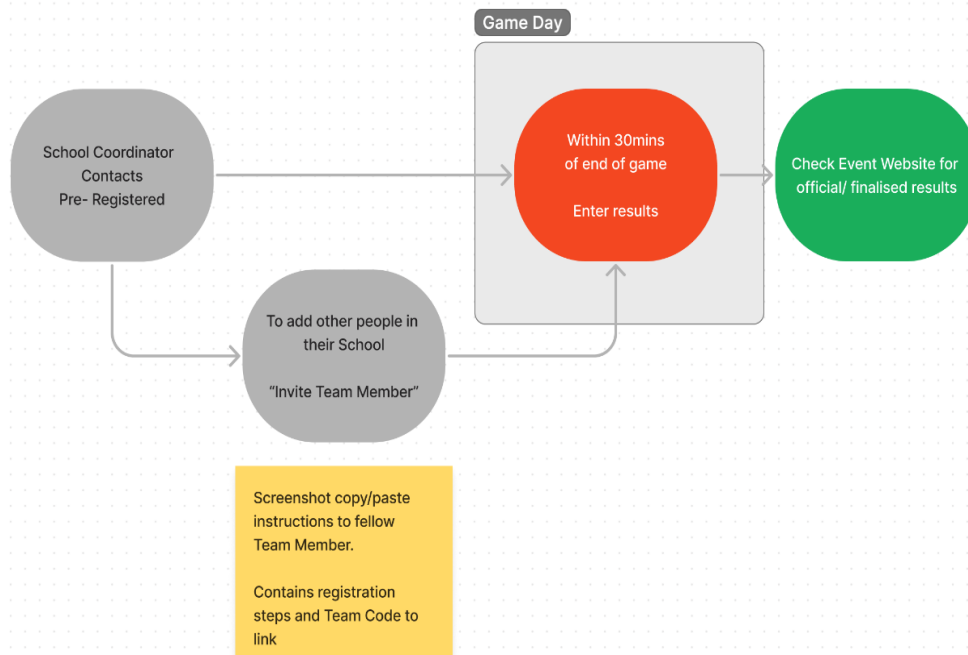

School Coordinators/ Team Staff